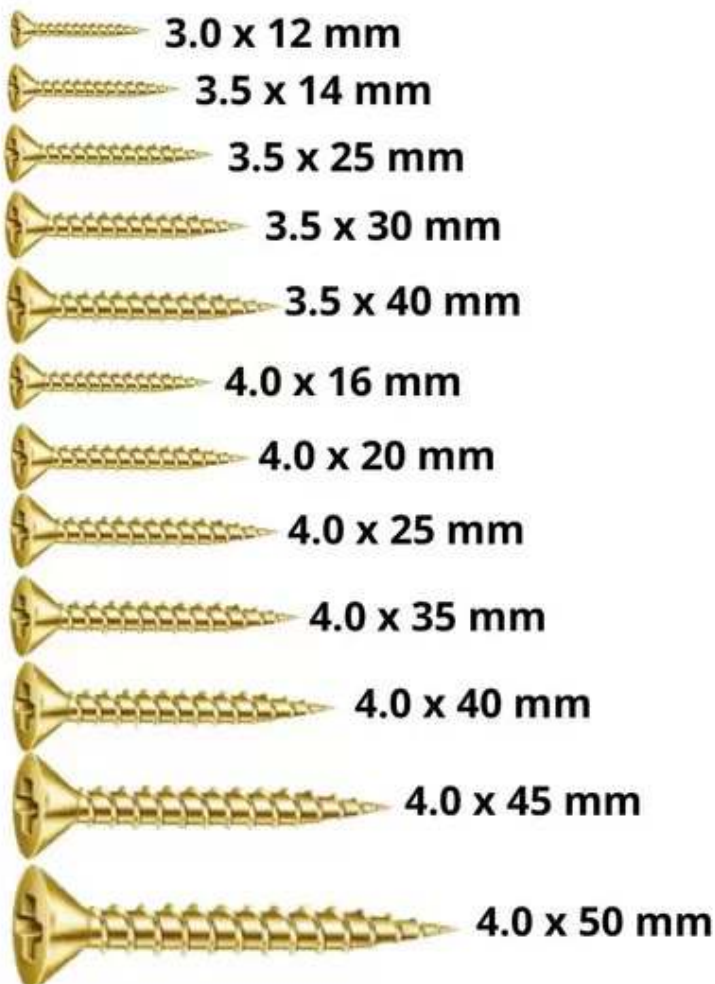

00393 - PARAF SANIT 10 LATÃO 2PC  
00668 - PARAF SANIT 10 LATONADO  
04216 - PARAF SANIT 12 LATÃO  
02677 - PARAF SANIT 12 LATÃO 2PC

02499 - PARAF SANIT 10 LATON LUXO

05491 - PARAF SANIT 12 LATON

- 04904 - PARAF MDF 3,0 X 12 AMAR (5%)
- 04902 - PARAF MDF 3,0 X 16 AMAR (5%)
- 04903 - PARAF MDF 3,5 X 22 AMAR (5%)
- 01524 - PARAF MDF 3,5 X 30 AMAR (5%)
- 05661 - PARAF MDF 3,5 X 40 AMAR (5%)
- 03567 - PARAF MDF 4,0 X 14 AMAR (5%)
- 02254 - PARAF MDF 4,0 X 20 AMAR (5%)
- 05501 - PARAF MDF 4,0 X 22 AMAR (5%)
- 04905 - PARAF MDF 4,0 X 25 AMAR (5%)
- 00784 - PARAF MDF 4,0 X 30 AMAR (5%)
- 00707 - PARAF MDF 4,0 X 35 AMAR (5%)
- 04906 - PARAF MDF 4,0 X 40 AMAR (5%)
- 04907 - PARAF MDF 4,0 X 50 AMAR (5%)
- 00781 - PARAF MDF 4,5 X 25 AMAR (5%)
- 05236 - PARAF MDF 4,5 X 40 AMAR (5%)
- 02252 - PARAF MDF 4,5 X 45 AMAR (5%)
- 00129 - PARAF MDF 4,5 X 50 AMAR (5%)
- 02389 - PARAF MDF 5,0 X 30 AMAR (5%)
- 00708 - PARAF MDF 5,0 X 35 AMAR (5%)
- 05664 - PARAF MDF 5,0 X 40 AMAR (5%)
- 02224 - PARAF MDF 5,0 X 60 AMAR (2%)
- 00723 - PARAF MDF 5,0 X 70 AMAR (1%)
- 03738 - PARAF MDF 5,0 X 80 AMAR (1%)
- 03031 - PARAF MDF 6,0 X 50 AMAR (2%)
- 00712 - PARAF MDF 6,0 X 60 AMAR (2%)
- 00783 - PARAF MDF 6,0 X 65 AMAR (2%)
- 01521 - PARAF MDF 6,0 X 70 AMAR (1%)
- 03550 - PARAF MDF 6,0 X 80 AMAR (1%)
- 03737 - PARAF MDF 6,0 X 90 AMAR (1%)